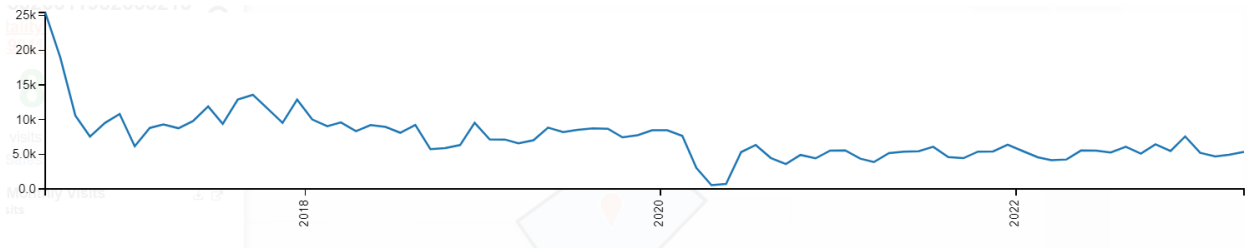

Estimated 5 Year Foot Traffic Trend & Raw Traffic Data:

5/1/2022	6/1/2022	7/1/2022	8/1/2022	9/1/2022	10/1/2022	11/1/2022	12/1/2022	1/1/2023	2/1/2023	3/1/2023	4/1/2023
5550	5545	5259	6086	5097	6448	5473	7573	5217	4691	4941	5352
5/1/2021	6/1/2021	7/1/2021	8/1/2021	9/1/2021	10/1/2021	11/1/2021	12/1/2021	1/1/2022	2/1/2022	3/1/2022	4/1/2022
5372	5446	6086	4609	4441	5396	5420	6400	5471	4579	4143	4256
5/1/2020	6/1/2020	7/1/2020	8/1/2020	9/1/2020	10/1/2020	11/1/2020	12/1/2020	1/1/2021	2/1/2021	3/1/2021	4/1/2021
740	5317	6344	4477	3607	4913	4417	5542	5571	4380	3881	5178
5/1/2019	6/1/2019	7/1/2019	8/1/2019	9/1/2019	10/1/2019	11/1/2019	12/1/2019	1/1/2020	2/1/2020	3/1/2020	4/1/2020
8848	8209	8534	8745	8678	7443	7748	8463	8457	7650	3042	556
5/1/2018	6/1/2018	7/1/2018	8/1/2018	9/1/2018	10/1/2018	11/1/2018	12/1/2018	1/1/2019	2/1/2019	3/1/2019	4/1/2019
9211	8953	8108	9234	5755	5901	6332	9532	7149	7134	6587	7034

Red = First US State Issued State at Home Order for Covid-19 Pandemic