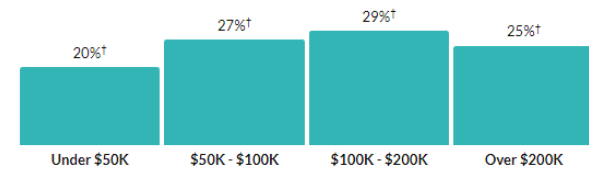

Demographic Data

The following is Census and demographic data for Fishers, IN

Income

$63,385

Per capita income

more than 1.5 times the amount in the Indianapolis-Carmel-Anderson, IN Metro Area: $37,422

nearly double the amount in Indiana: $33,054

$106,990

Median household income

about 1.5 times the amount in the Indianapolis-Carmel-Anderson, IN Metro Area: $70,224

more than 1.5 times the amount in Indiana: $62,743

Household income

[Show data / Embed](#)

Age

41.6 ±3.1

Median age

about 10 percent higher than the figure in the Indianapolis-Carmel-Anderson, IN Metro Area: 37 ±0.2

about 10 percent higher than the figure in Indiana: 38.2 ±0.2