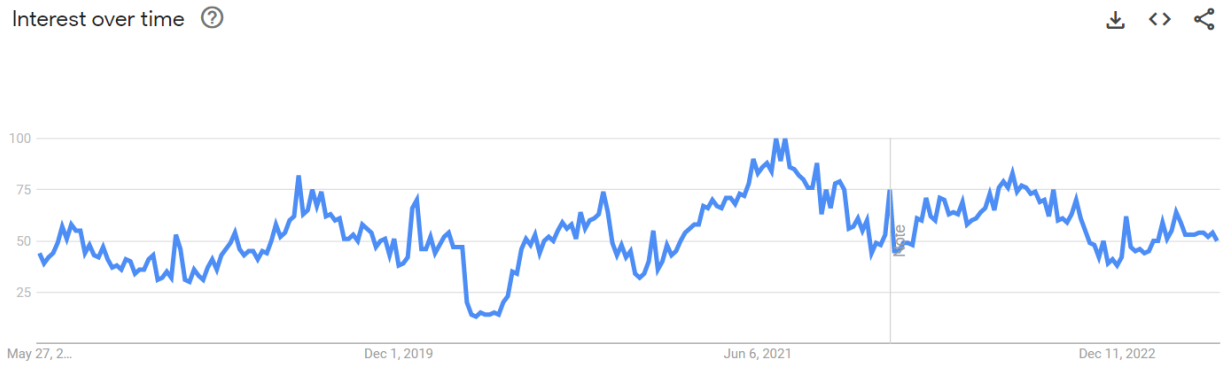

## Top Related Keywords

\*all available keywords located at the end of the report

May 1, 2022 - April 30, 2023				
Location set to "Indianapolis"				

Top Keywords	Avg. monthly searches	Three month change	YoY change	Competition
indianapolis brewery	2900	0%	-33%	Low
upland brewery indianapolis	1000	23%	400%	Low
fountain square brewery	880	22%	0%	Low
sun king brewery indianapolis	210	0%	-35%	Low
st joseph brewery indianapolis	140	-22%	-59%	Low
best breweries in indianapolis	390	23%	-46%	Low
brew link indianapolis	320	0%	-33%	Low
goodwood brewery indianapolis	110	-40%	-82%	Low
taxman brewery indianapolis	170	24%	-19%	Low
list crawlers indianapolis	90	50%	-67%	Low
breweries downtown indianapolis	390	0%	-19%	Low
ellison brewery indianapolis	110	80%	-36%	Low
indy breweries	140	0%	-18%	Low
indianapolis brewing company	90	0%	0%	Low
broad ripple brewpub indianapolis in 46220	40	100%	-20%	Low
indianapolis brewery tour	140	0%	-18%	Low
tap room indianapolis	50	-56%	-56%	Low
breweries near indianapolis	30	0%	-67%	Low
brew pub indianapolis	170	-18%	-33%	Low
black acre brewing irvington	50	-86%	-86%	Low
indianapolis breweries with food	30	100%	-78%	Low

## Market Demand Seasonality

Search volume for “brewery near me” in the United States is somewhat seasonal in nature. January is consistently the low point, with the midsummer tending to be the high point of the season according to [Google Trends](#) data.