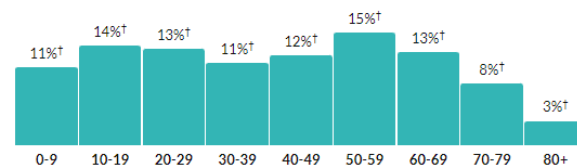

### Household income

[Show data / Embed](#)

### Age

**41.6** ±3.1

Median age

about 10 percent higher than the figure in the Indianapolis-Carmel-Anderson, IN Metro Area: 37 ±0.2

about 10 percent higher than the figure in Indiana: 38.2 ±0.2

### Population by age range

[Show data / Embed](#)