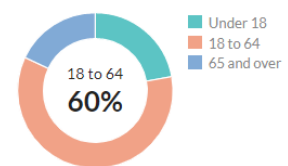

Population by age category

[Show data / Embed](#)