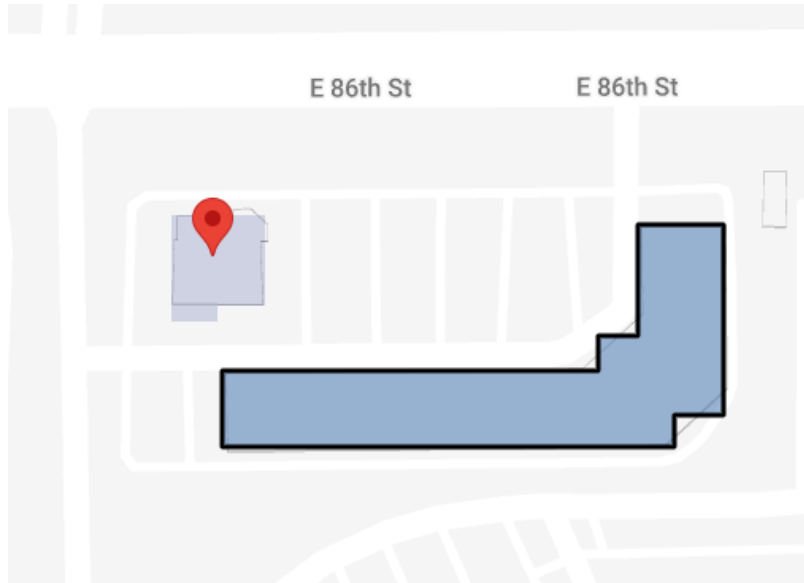

## Target Location Analysis

**Four Brothers Brewery** is looking at 5899 East 86TH Street, Fishers IN 46250, US as a possible location indicated on the map below as a red pin. However, the location has been vacant for a recent amount of time so analyzing foot traffic directly to the property would likely not be helpful. Instead, we will analyze visitor data to the strip mall located nearby that shares the same parking lot. While this will not give us an exact estimate of the foot traffic we can expect to our brewery, it should help us better understand the frequency of visitors and popularity of the nearby area and we can presume we could attract some of those visitors as customers.

## Target Location at:

5933 E 86th St, Indianapolis IN 46250-3504, US