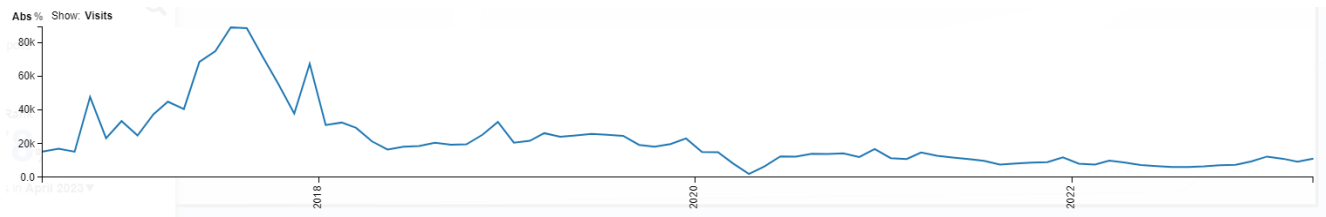

## Estimated Foot Traffic Last Month:

Last Month (4/2023) the strip mall had an estimated **11.11K visitors**

## Estimated Foot Traffic Last 12 Months & Prior Year Change:

\*all available years located at the end of the report

	5/1/2022	6/1/2022	7/1/2022	8/1/2022	9/1/2022	10/1/2022	11/1/2022	12/1/2022	1/1/2023	2/1/2023	3/1/2023	4/1/2023
Last 12 Mos	7341	6714	6185	6150	6557	7178	7484	9447	12359	11058	9332	11113
Prior Year	11811	10832	9791	7589	8253	8799	9028	11865	8104	7594	9914	8810
Y/Y % Change	-61%	-61%	-58%	-23%	-26%	-23%	-21%	-26%	34%	31%	-6%	21%

## Estimated 5 Year Foot Traffic Trend: