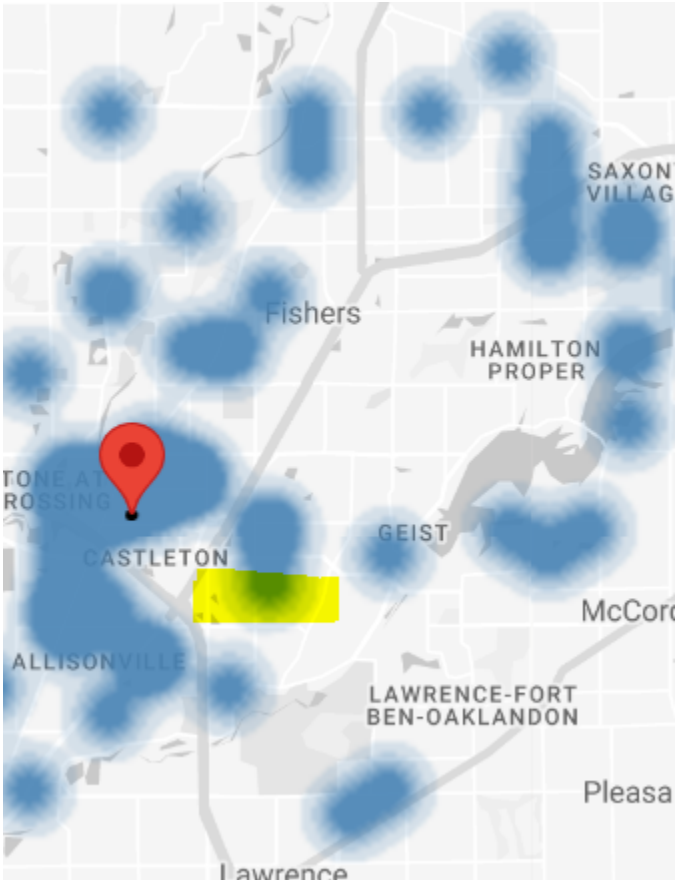

## Target Location Analysis

**Four Brothers Brewery** is looking at 5899 East 86TH Street, Fishers IN 46250, US as a possible location indicated on the map below as a red pin. However, the location has been vacant for a recent amount of time so analyzing foot traffic directly to the property would likely not be helpful. Instead, we will analyze visitor data to the strip mall located nearby that shares the same parking lot. While this will not give us an exact estimate of the foot traffic we can expect to our brewery, it should help us better understand the frequency of visitors and popularity of the nearby area and we can presume we could attract some of those visitors as customers.

## Site Selection

**Four Brothers Brewery** is planning to operate in Fishers, IN which is a suburb on the northside of Indianapolis. Based on Advan Research data we can see that very few customers are currently traveling from Fishers, IN to Four Day Ray Brewing which is why we believe there is an opportunity for Four Brothers Brewery to take some market share by locating directly in Fishers, IN.

# Customer Heat Maps

The following heat maps visualize where the customers of Four Day Ray Brewing live.

## Four Day Ray Brewing Customer Heat Map

Below you can see the customer heat map for Four Day Ray Brewing with the proposed location of Fishers, IN highlighted.