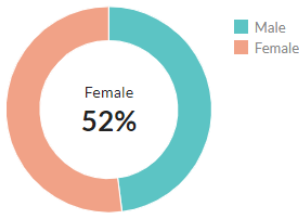

Sex

[Show data](#) / [Embed](#)