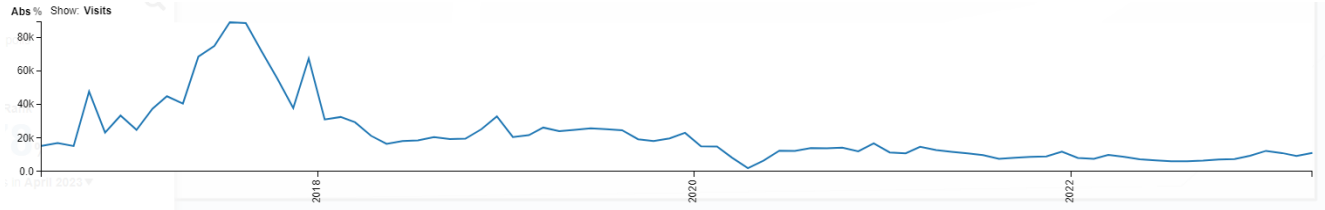

Competitor Analysis

In order to get an estimate of the amount of customer traffic that **Prestige Wheelhouse** might receive we can look at a key competitor in the same market. In order to estimate customer traffic we partnered with Advan Research to provide foot traffic estimates based on consumer cell phone data.

Competitor - Sharp Cars of Indy

Sharp Cars of Indy is a key competitor. They are estimated to have roughly 8,500 customers per month visit their store and they rent approximately 44,800 square feet based on Advan Research data.

10320 Pendleton Pike, Indianapolis
IN 46236, US 39.858286,-85.983800

Area: 44,799 sqf

tenants

Rank

Commercial Building **71** %

8.46k visits in May 2023 ▼