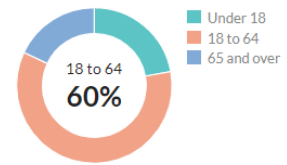

Population by age category

[Show data](#) / [Embed](#)