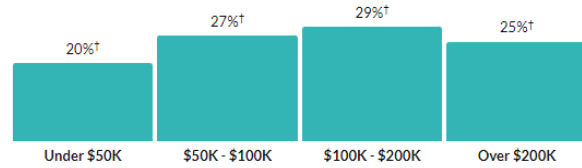

Demographic Data

The following is Census and demographic data for Fishers, IN

Income

$63,385

Per capita income

more than 1.5 times the amount in the Indianapolis-Carmel-Anderson, IN Metro Area: $37,422

nearly double the amount in Indiana: $33,054

$106,990

Median household income

about 1.5 times the amount in the Indianapolis-Carmel-Anderson, IN Metro Area: $70,224

more than 1.5 times the amount in Indiana: $62,743

Household income

[Show data](#) / [Embed](#)

Age

41.6 ±3.1

Median age

about 10 percent higher than the figure in the Indianapolis-Carmel-Anderson, IN Metro Area: 37 ±0.2

about 10 percent higher than the figure in Indiana: 38.2 ±0.2