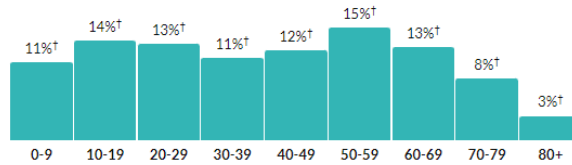

Age

41.6 ±3.1

Median age

about 10 percent higher than the figure in the Indianapolis-Carmel-Anderson, IN Metro Area: 37 ±0.2

about 10 percent higher than the figure in Indiana: 38.2 ±0.2

Population by age range

[Show data](#) / [Embed](#)

Population by age category

[Show data](#) / [Embed](#)

Sex

[Show data](#) / [Embed](#)

Race & Ethnicity

* Hispanic includes respondents of any race. Other categories are non-Hispanic.