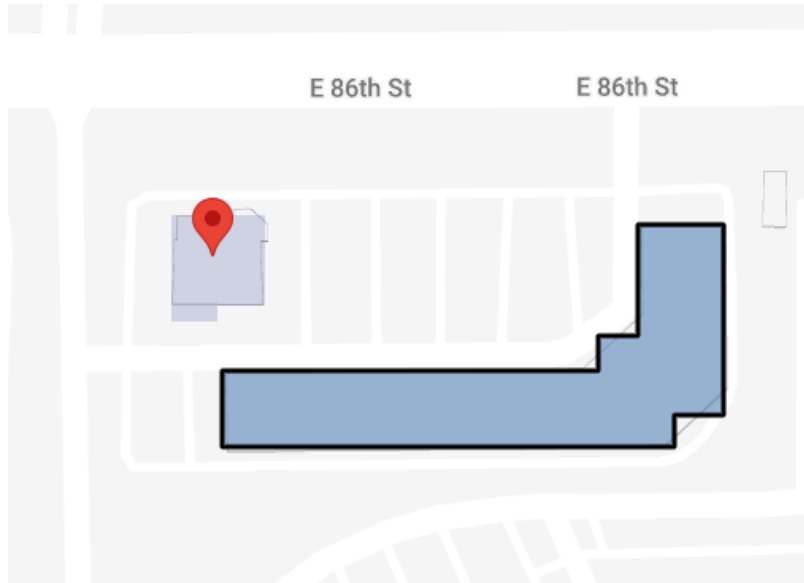

Target Location Analysis

Crystal Clear Car Care is looking at 5899 East 86TH Street, Fishers IN 46250, US as a possible location indicated on the map below as a red pin. However, the location has been vacant for a recent amount of time so analyzing foot traffic directly to the property would likely not be helpful. Instead, we will analyze visitor data to the strip mall located nearby that shares the same parking lot. While this will not give us an exact estimate of the foot traffic we can expect to our car wash, it should help us better understand the frequency of visitors and popularity of the nearby area and we can presume we could attract some of those visitors as customers.

Target Location at:

5933 E 86th St, Indianapolis IN 46250-3504, US

Estimated Foot Traffic Last Month:

Last Month (4/2023) the strip mall had an estimated **11.11K visitors**

Estimated Foot Traffic Last 12 Months & Prior Year Change: