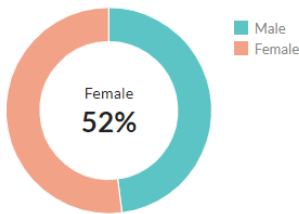

about 10 percent higher than the figure in Indiana: 38.2 ±0.2

Population by age range

Show data / Embed

Population by age category

Show data / Embed

Sex

Show data / Embed

Race & Ethnicity

* Hispanic includes respondents of any race. Other categories are non-Hispanic.

Show data / Embed

Target Location Historical Data:

Month Number

4/1/2023	11113
3/1/2023	9332
2/1/2023	11058
1/1/2023	12359
12/1/2022	9447
11/1/2022	7484
10/1/2022	7178
9/1/2022	6557
8/1/2022	6150
7/1/2022	6185