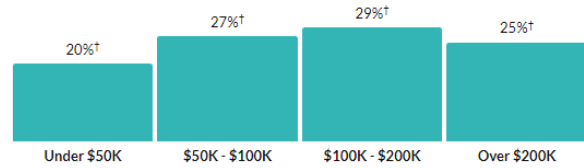

Income

\$63,385

Per capita income

more than 1.5 times the amount in the Indianapolis-Carmel-Anderson, IN Metro Area: \$37,422

nearly double the amount in Indiana: \$33,054

\$106,990

Median household income

about 1.5 times the amount in the Indianapolis-Carmel-Anderson, IN Metro Area: \$70,224

more than 1.5 times the amount in Indiana: \$62,743

Household income

Show data / Embed

Age

41.6 ±3.1

Median age

about 10 percent higher than the figure in the Indianapolis-Carmel-Anderson, IN Metro Area: 37 ±0.2