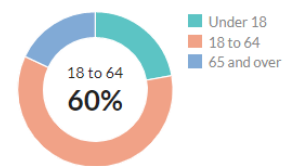

Age

41.6 ± 3.1

Median age

about 10 percent higher than the figure in the Indianapolis-Carmel-Anderson, IN Metro Area: 37 ± 0.2

about 10 percent higher than the figure in Indiana: 38.2 ± 0.2

Population by age range

[Show data](#) / [Embed](#)

Population by age category

[Show data](#) / [Embed](#)

Sex

[Show data](#) / [Embed](#)

Race & Ethnicity

* Hispanic includes respondents of any race. Other categories are non-Hispanic.