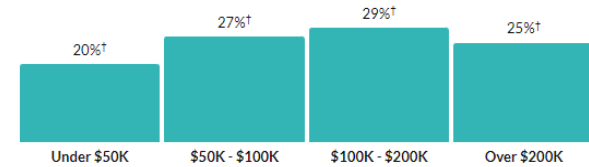

Demographic Data

The following is Census and demographic data for Fishers, IN

Income

$63,385

Per capita income

more than 1.5 times the amount in the Indianapolis-Carmel-Anderson, IN Metro Area: $37,422

nearly double the amount in Indiana: $33,054

$106,990

Median household income

about 1.5 times the amount in the Indianapolis-Carmel-Anderson, IN Metro Area: $70,224

more than 1.5 times the amount in Indiana: $62,743

Household income

[Show data](#) / [Embed](#)

Age

41.6 ± 3.1

Median age

about 10 percent higher than the figure in the Indianapolis-Carmel-Anderson, IN Metro Area: 37 ± 0.2

about 10 percent higher than the figure in Indiana: 38.2 ± 0.2