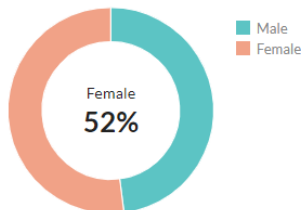

Sex

[Show data](#) / [Embed](#)