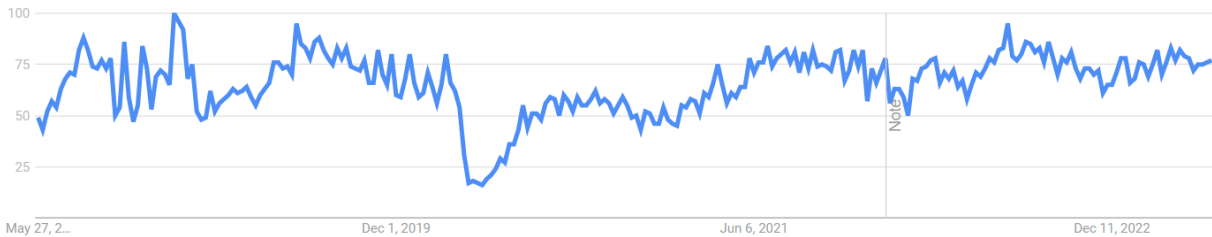

Market Demand Seasonality

Search volume for “coffee shop near me” in the United States is somewhat seasonal in nature. January is consistently the low point, with the summer and fall tending to be the high point of the season according to [Google Trends](#) data.

Interest over time ⓘ

Target Location Analysis

Sunrise Coffee is looking at 5899 East 86TH Street, Fishers IN 46250, US as a possible location indicated on the map below as a red pin. However, the location has been vacant for a recent amount of time so analyzing foot traffic directly to the property would likely not be helpful. Instead, we will analyze visitor data to the strip mall located nearby that shares the same parking lot. While this will not give us an exact estimate of the foot traffic we can expect to our coffee shop, it should help us better understand the frequency of visitors and popularity of the nearby area and we can presume we could attract some of those visitors as customers.