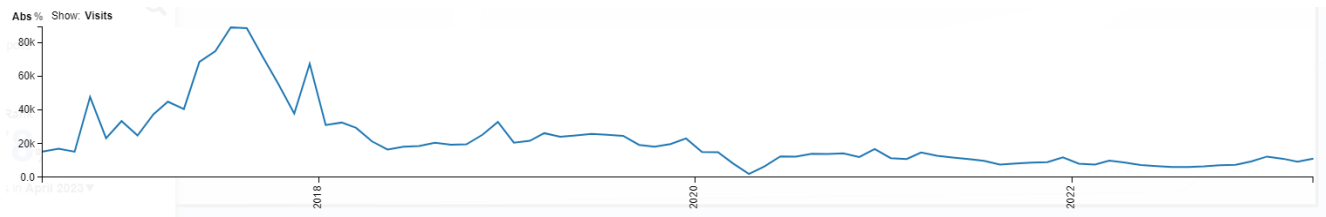

Estimated 5 Year Foot Traffic Trend: