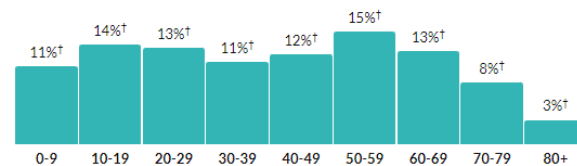

Age

41.6 ± 3.1

Median age

about 10 percent higher than the figure in the Indianapolis-Carmel-Anderson, IN Metro Area: 37 ± 0.2

about 10 percent higher than the figure in Indiana: 38.2 ± 0.2

Population by age range

[Show data](#) / [Embed](#)

Population by age category

[Show data](#) / [Embed](#)

Sex

[Show data](#) / [Embed](#)

Race & Ethnicity

* Hispanic includes respondents of any race. Other categories are non-Hispanic.