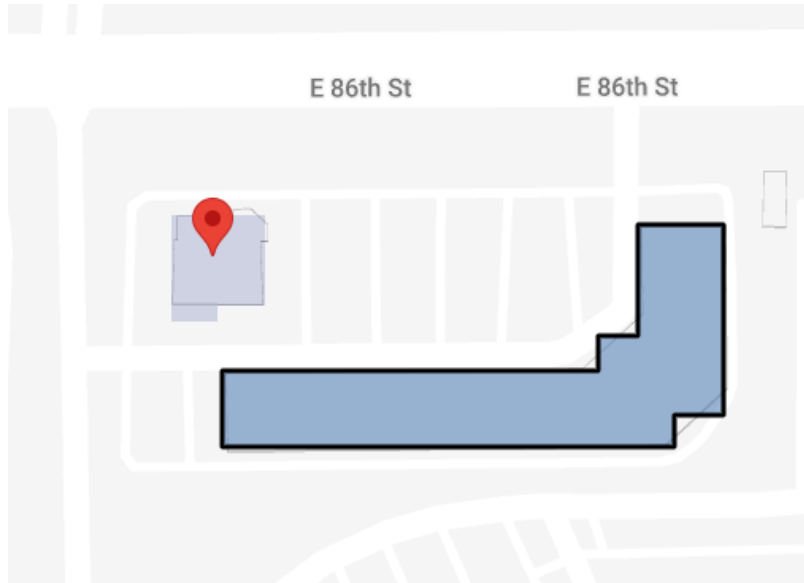

Interest over time ⓘ

Target Location Analysis

Sunrise Coffee is looking at 5899 East 86TH Street, Fishers IN 46250, US as a possible location indicated on the map below as a red pin. However, the location has been vacant for a recent amount of time so analyzing foot traffic directly to the property would likely not be helpful. Instead, we will analyze visitor data to the strip mall located nearby that shares the same parking lot. While this will not give us an exact estimate of the foot traffic we can expect to our coffee shop, it should help us better understand the frequency of visitors and popularity of the nearby area and we can presume we could attract some of those visitors as customers.

Target Location at:

5933 E 86th St, Indianapolis IN 46250-3504, US

Estimated Foot Traffic Last Month:

Last Month (4/2023) the strip mall had an estimated **11.11K visitors**

Estimated Foot Traffic Last 12 Months & Prior Year Change: