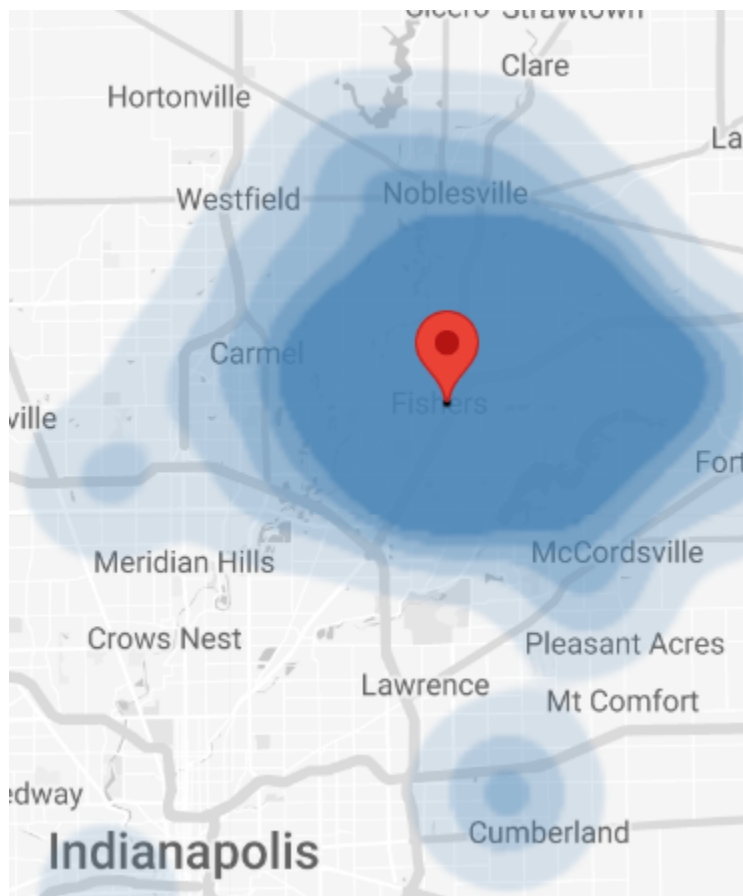

report bad polygon

Area: 1,539 sqf

tenants

Rank

81 % Corporate

4.11k visits in April 2023 ▼

Top Ranking Keywords

<input type="checkbox"/> Keyword	SF	Volume	KD	CPC	Traffic
<input type="checkbox"/> + the well coffeeshouse	3	20.0K	14	0.18	52
<input type="checkbox"/> + well coffee house fishers	4	30	1	0.00	9
<input type="checkbox"/> + wells coffee	2	400	2	N/A	5
<input type="checkbox"/> + the well coffeeshouse menu	4	20	9	N/A	3
<input type="checkbox"/> + the well fishers	2	10	1	0.00	2
<input type="checkbox"/> + coffee fishers in		20	2	N/A	2
<input type="checkbox"/> + well coffee house	3	60	16	N/A	1
<input type="checkbox"/> + the well coffee house	2	150	16	0.00	1
<input type="checkbox"/> + target 116th street fishers in	2	20	2	N/A	0
<input type="checkbox"/> + well coffee	3	30	21	0.99	0
<input type="checkbox"/> + wells coffee house	3	20	24	N/A	0
<input type="checkbox"/> + the well coffee house menu	2	10	3	N/A	0
<input type="checkbox"/> + target 116th street hours	3	40	1	N/A	0
<input type="checkbox"/> + target 116th street indianapolis	2	30	0	N/A	0
<input type="checkbox"/> + fishers hours	2	100	54	N/A	0
<input type="checkbox"/> + wells hours	1	10	21	N/A	0
<input type="checkbox"/> + target hours fishers	2	0	0	N/A	0
<input type="checkbox"/> + fishers	3	2.4K	65	1.88	0
<input type="checkbox"/> + fishyrs	7	30	59	0.00	0

Site Selection

Sunrise Coffee is planning to operate in Fishers, IN which is a suburb on the northside of Indianapolis. Based on Advan Research data we can see that very few customers are currently traveling from south of Fishers, IN to The Well Coffeehouse which is why we believe there is an opportunity for Sunrise Coffee to take some market share by locating on the south side of Fishers, IN.

Customer Heat Maps

The following heat map visualizes where the customers of The Well Coffeehouse live.

The Well Coffeehouse Customer Heat Map

Below you can see the customer heat map for The Well Coffeehouse.