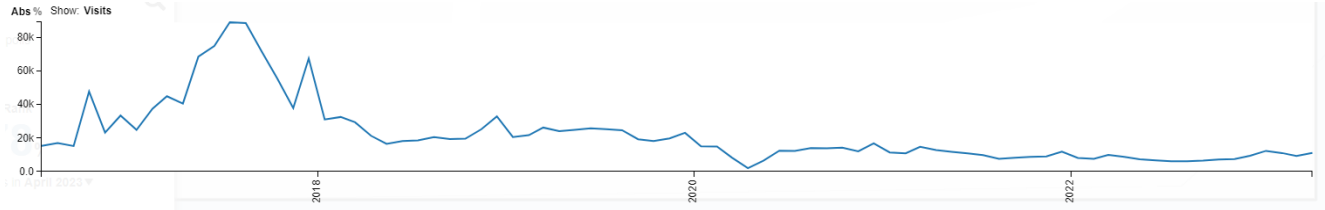

Competitor Analysis

In order to get an estimate of the amount of customer traffic that **Strong's Gym** might receive we can look at two key competitors in the same market. In order to estimate customer traffic we partnered with Advan Research to provide foot traffic estimates based on consumer cell phone data.

Competitor 1 - Life Time Fitness

Life Time Fitness is a key competitor. They are estimated to have roughly 20,000 customers per month. They rent 59,040 square feet based on Advan Research data.

8705 Castle Creek Pkwy E Dr, Indianapolis
IN 46250, US 39.914032,-86.067092

Area: 59,040 sqf

tenants

Rank

Commercial Building 85%

20.60k visits in April 2023 ▼