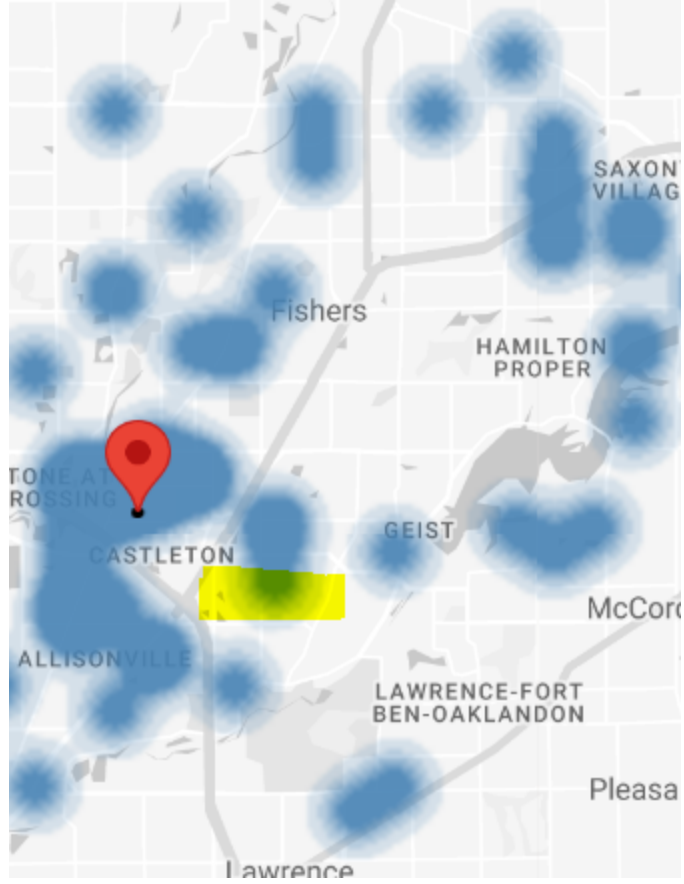

## Site Selection

**Strong's Gym** is planning to operate in Fishers, IN which is a suburb on the northside of Indianapolis. Based on Advan Research data we can see that very few customers are currently traveling from Fishers, IN to both Lifetime Fitness and Mei Fitness which is why we believe there is an opportunity for Strong's Gym to take some market share by locating directly in Fishers, IN.

## Customer Heat Maps

The following heat maps visualize where the customers of both Life Time Fitness and Mei Fitness live.

### Life Time Fitness Customer Heat Map

Below you can see the customer heat map for Life Time Fitness with the proposed location of Fishers, IN highlighted.

Mei Fitness Customer Heat Map

Below you can see the customer heat map for Mei Fitness with the proposed location of Fishers, IN highlighted.