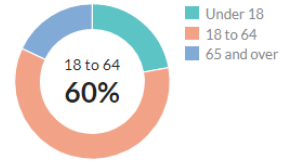

Household income

Show data / Embed

Age

**41.6** ±3.1

Median age

about 10 percent higher than the figure in the Indianapolis-Carmel-Anderson, IN Metro Area: 37 ±0.2

about 10 percent higher than the figure in Indiana: 38.2 ±0.2

Population by age range

Show data / Embed

Population by age category

Show data / Embed

Sex

Show data / Embed

Race & Ethnicity

\* Hispanic includes respondents of any race. Other categories are non-Hispanic.