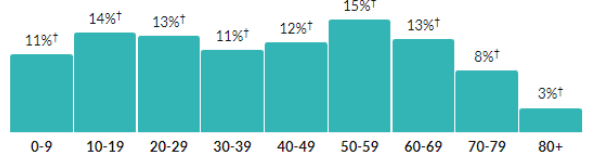

Household income

Show data / Embed

Age

**41.6** ±3.1

Median age

about 10 percent higher than the figure in the Indianapolis-Carmel-Anderson, IN Metro Area: 37 ±0.2

about 10 percent higher than the figure in Indiana: 38.2 ±0.2

Population by age range

Show data / Embed

Population by age category

Show data / Embed

Sex

Show data / Embed

Race & Ethnicity

\* Hispanic includes respondents of any race. Other categories are non-Hispanic.