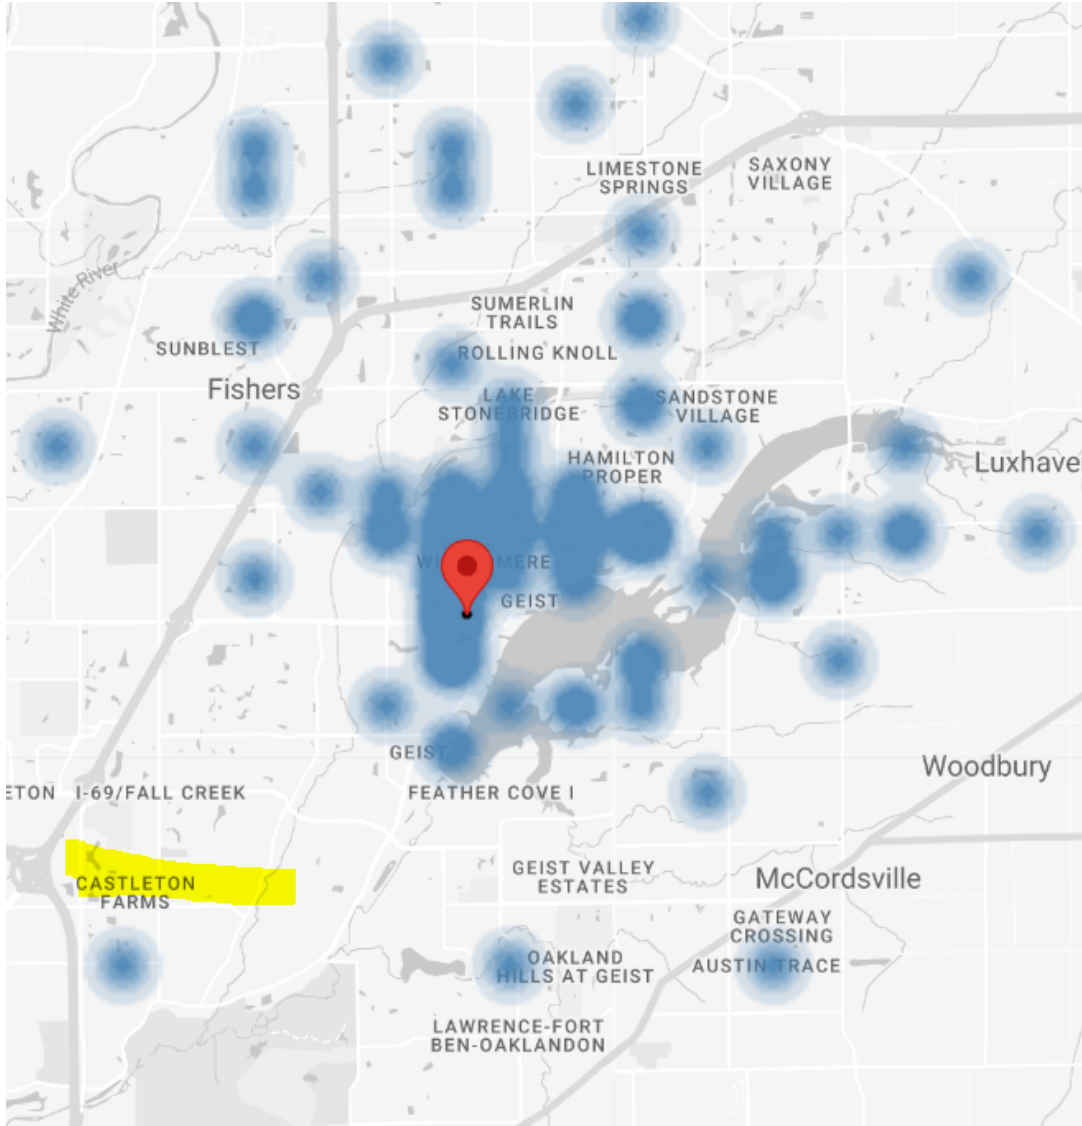

## Site Selection

**Strong's Gym** is planning to operate in Fishers, IN which is a suburb on the northside of Indianapolis. Based on Advan Research data we can see that very few customers are currently traveling from Fishers, IN to both Lifetime Fitness and Mei Fitness which is why we believe there is an opportunity for Strong's Gym to take some market share by locating directly in Fishers, IN.

## Customer Heat Maps

The following heat maps visualize where the customers of both Life Time Fitness and Mei Fitness live.

### Life Time Fitness Customer Heat Map

Below you can see the customer heat map for Life Time Fitness with the proposed location of Fishers, IN highlighted.

Mei Fitness Customer Heat Map

Below you can see the customer heat map for Mei Fitness with the proposed location of Fishers, IN highlighted.