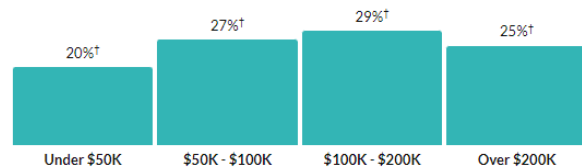

Demographic Data

The following is Census and demographic data for Fishers, IN

Income 📊

$63,385

Per capita income

more than 1.5 times the amount in the Indianapolis-Carmel-Anderson, IN Metro Area: $37,422

nearly double the amount in Indiana: $33,054

$106,990

Median household income

about 1.5 times the amount in the Indianapolis-Carmel-Anderson, IN Metro Area: $70,224

more than 1.5 times the amount in Indiana: $62,743

Household income