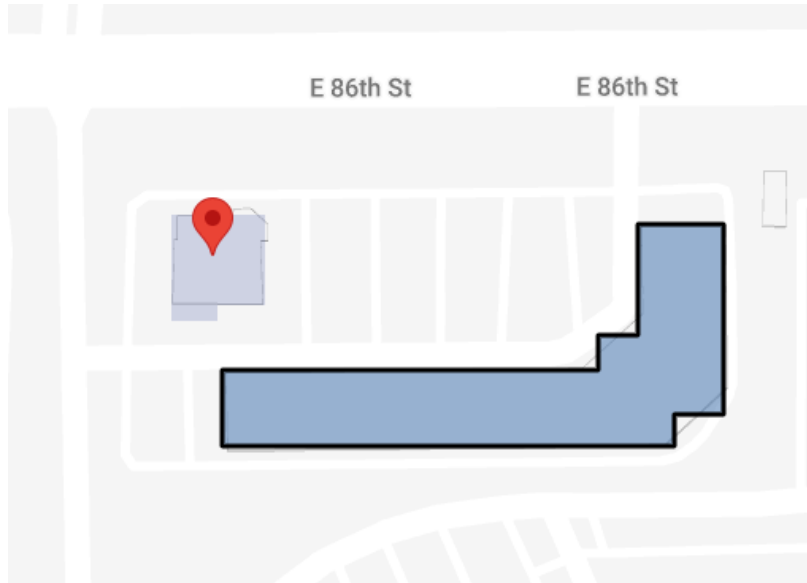

Target Location Analysis

Sparkle Spin Laundromat is looking at 5899 East 86TH Street, Fishers IN 46250, US as a possible location indicated on the map below as a red pin. However, the location has been vacant for a recent amount of time so analyzing foot traffic directly to the property would likely not be helpful. Instead, we will analyze visitor data to the strip mall located nearby that shares the same parking lot. While this will not give us an exact estimate of the foot traffic we can expect to our laundromat, it should help us better understand the frequency of visitors and popularity of the nearby area and we can presume we could attract some of those visitors as customers.

Target Location at:

5933 E 86th St, Indianapolis IN 46250-3504, US

Estimated Foot Traffic Last Month:

Last Month (4/2023) the strip mall had an estimated **11.11K visitors**

Estimated Foot Traffic Last 12 Months & Prior Year Change: