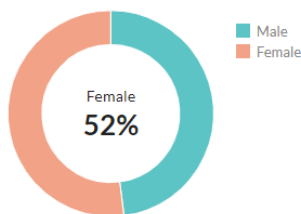

Sex

[Show data](#) / [Embed](#)