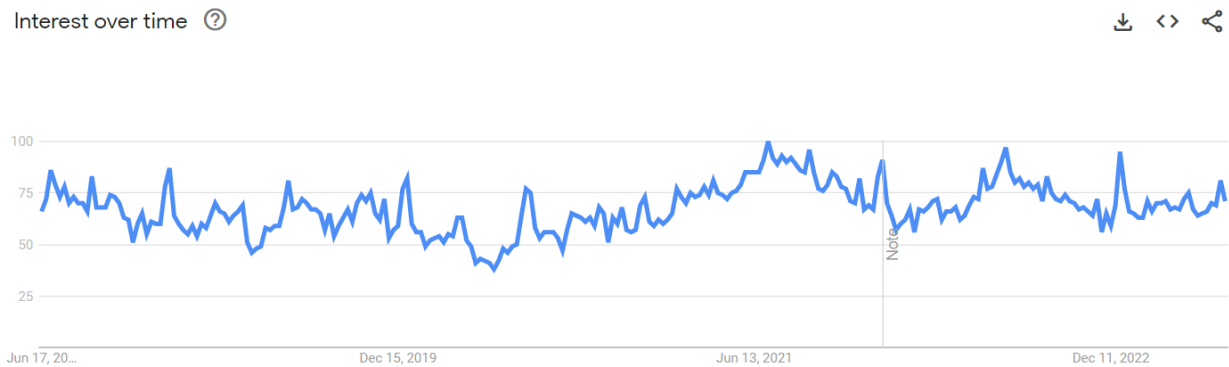

Market Demand Seasonality

Search volume for “laundromats near me” in the United States is somewhat seasonal in nature. January and February are consistently the lowest search volume, with the summer tending to be the high point of the season according to [Google Trends](#) data.