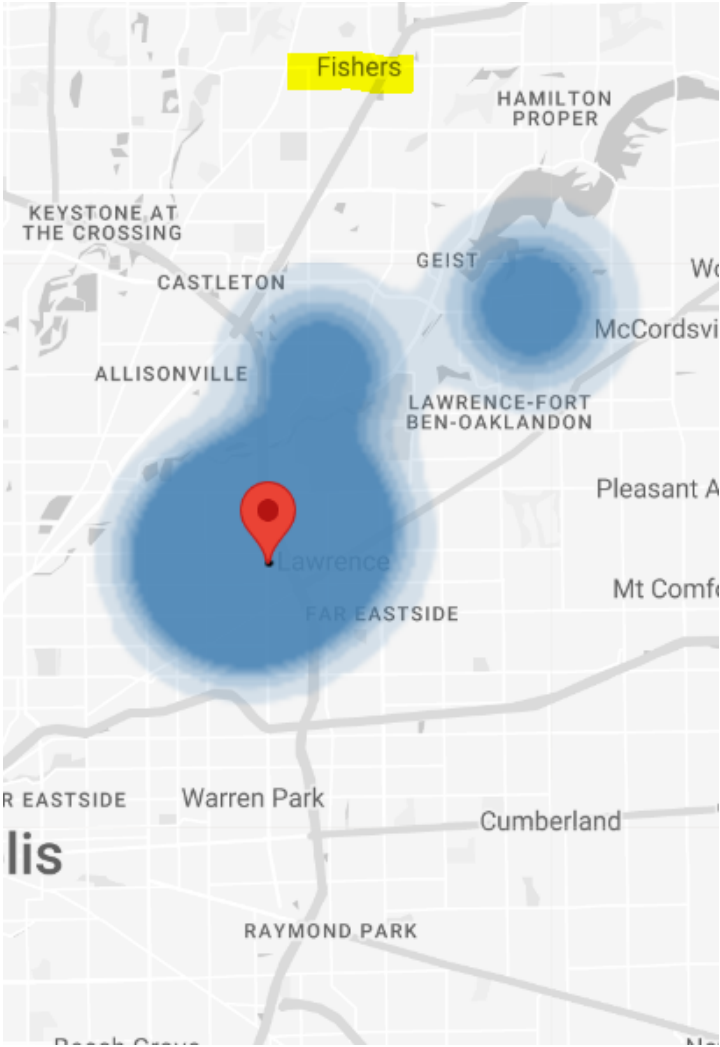

Target Location Analysis

Sparkle Spin Laundromat is looking at 5899 East 86TH Street, Fishers IN 46250, US as a possible location indicated on the map below as a red pin. However, the location has been vacant for a recent amount of time so analyzing foot traffic directly to the property would likely not be helpful. Instead, we will analyze visitor data to the strip mall located nearby that shares the same parking lot. While this will not give us an exact estimate of the foot traffic we can expect to our laundromat, it should help us better understand the frequency of visitors and popularity of the nearby area and we can presume we could attract some of those visitors as customers.

Competitor - Shadeland Coin Laundry

Shadeland Coin Laundry is a key competitor. They are estimated to have roughly 3,800 customers per month visit their store and they rent approximately 4,400 square feet based on Advan Research data.

4515 N SHADELAND AVE, Lawrence
 IN 46226, US 39.838242,-86.045372

Area: 4,424 sqf

tenants

Rank

Commercial Building **95%**

3.81k visits in May 2023 ▼

Site Selection

Sparkle Spin Laundromat is planning to operate in Fishers, IN which is a suburb on the northside of Indianapolis. Based on Advan Research data we can see that very few customers are currently traveling from Fishers, IN to Shadeland Coin Laundry which is why we believe there is an opportunity for Sparkle Spin Laundromat to take some market share by locating directly in Fishers, IN.

Customer Heat Maps

The following heat map visualizes where the customers of Shadeland Coin Laundry live.

Shadeland Coin Laundry Customer Heat Map

Below you can see the customer heat map for Shadeland Coin Laundry with the proposed location of Fishers, IN highlighted.