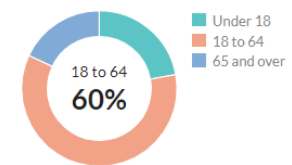

Age

41.6 ± 3.1

Median age

about 10 percent higher than the figure in the Indianapolis-Carmel-Anderson, IN Metro Area: 37 ± 0.2

about 10 percent higher than the figure in Indiana: 38.2 ± 0.2

Population by age range

[Show data](#) / [Embed](#)

Population by age category

[Show data](#) / [Embed](#)

Sex

[Show data](#) / [Embed](#)

Race & Ethnicity

* Hispanic includes respondents of any race. Other categories are non-Hispanic.