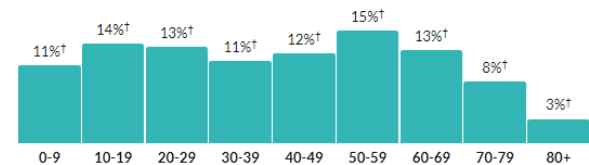

Age

41.6 ± 3.1

Median age

about 10 percent higher than the figure in the Indianapolis-Carmel-Anderson, IN Metro Area: 37 ± 0.2

about 10 percent higher than the figure in Indiana: 38.2 ± 0.2

Population by age range

[Show data](#) / [Embed](#)

Population by age category

[Show data](#) / [Embed](#)

Sex

[Show data](#) / [Embed](#)

Race & Ethnicity

* Hispanic includes respondents of any race. Other categories are non-Hispanic.