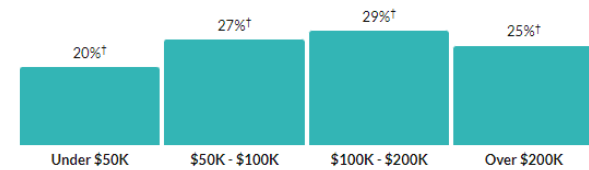

Demographic Data

The following is Census and demographic data for Fishers, IN

Income

\$63,385

Per capita income

more than 1.5 times the amount in the Indianapolis-Carmel-Anderson, IN Metro Area: \$37,422

nearly double the amount in Indiana: \$33,054

\$106,990

Median household income

about 1.5 times the amount in the Indianapolis-Carmel-Anderson, IN Metro Area: \$70,224

more than 1.5 times the amount in Indiana: \$62,743

Household income

[Show data](#) / [Embed](#)