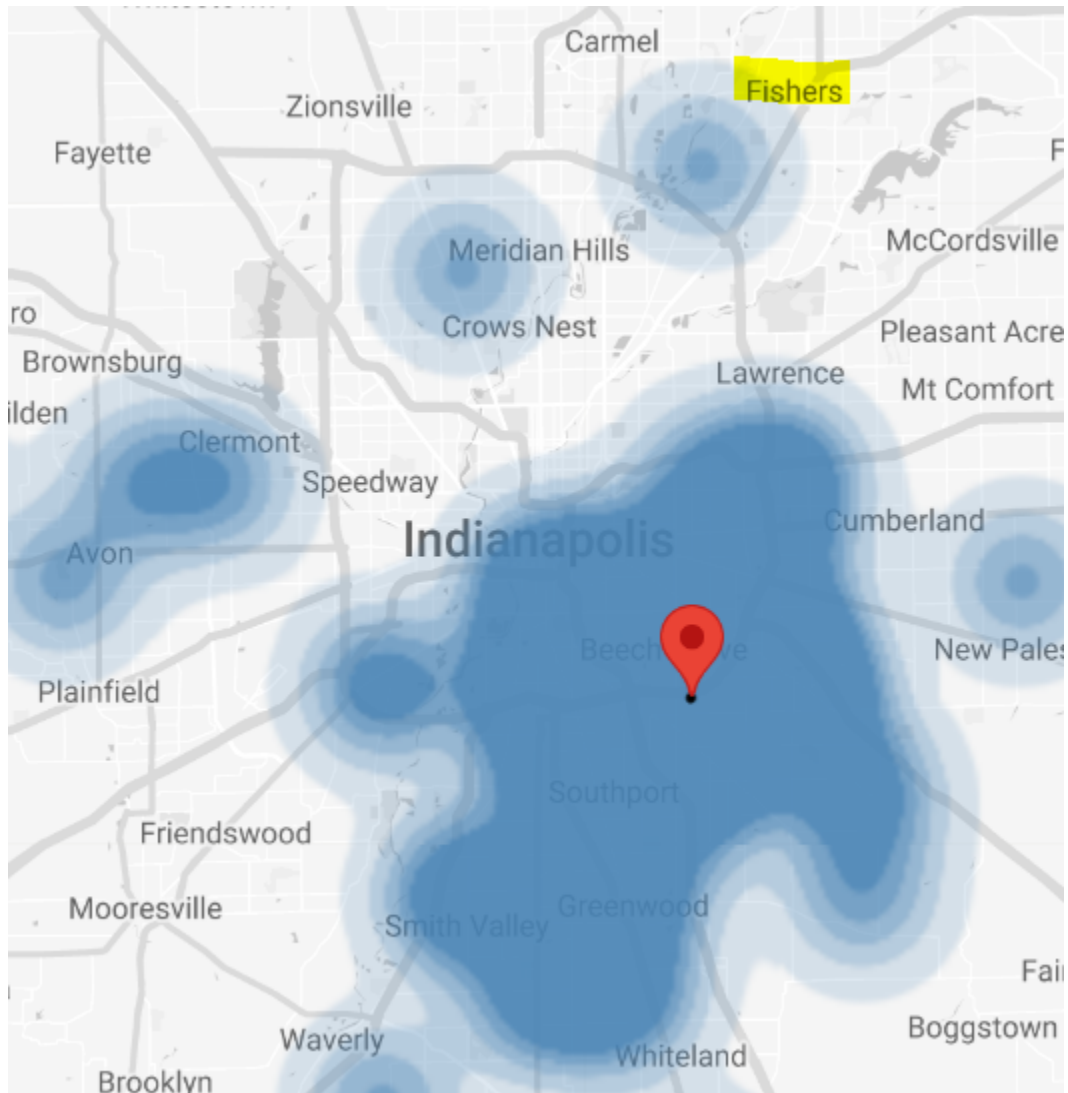

Site Selection

Paws & Claws Animal Care Center is planning to operate in Fishers, IN which is a suburb on the northside of Indianapolis. Based on Advan Research data we can see that very few customers are currently traveling from south of Fishers, IN to Indy Vet which is why we believe there is an opportunity for Paws & Claws Animal Care Center to take some market share by locating on the south side of Fishers, IN.

Customer Heat Maps

The following heat map visualizes where the customers of Indy Vet live.

Indy Vet Customer Heat Map

Below you can see the customer heat map for Indy Vet.

Demographic Data

The following is Census and demographic data for Fishers, IN