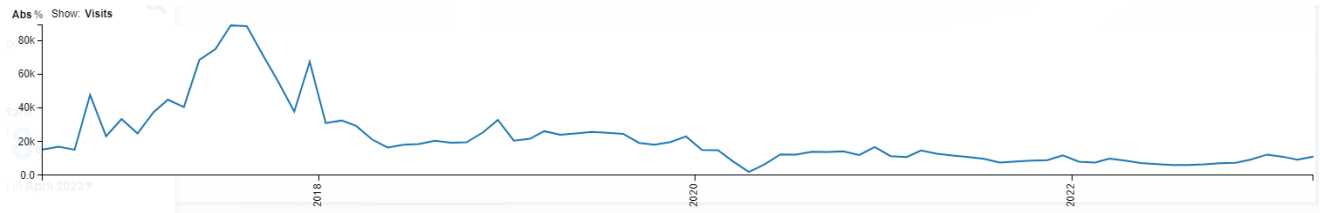

Estimated 5 Year Foot Traffic Trend:

Competitor Analysis

In order to get an estimate of the amount of customer traffic that **Paws & Claws Animal Care Center** might receive we can look at a key competitor in the same market. In order to estimate customer traffic we partnered with Advan Research to provide foot traffic estimates based on consumer cell phone data.

Competitor - Indy Vet

Indy Vet is a key competitor. They are estimated to have roughly 5,500 customers per month. They rent 31,108 square feet based on Advan Research data.