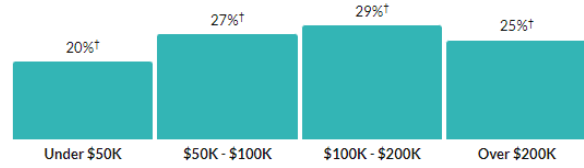

Customer Heat Maps

The following heat map visualizes where the customers of Indy Vet live.

Indy Vet Customer Heat Map

Below you can see the customer heat map for Indy Vet.

Demographic Data

The following is Census and demographic data for Fishers, IN

Income

\$63,385

Per capita income

more than 1.5 times the amount in the Indianapolis-Carmel-Anderson, IN Metro Area: \$37,422

nearly double the amount in Indiana: \$33,054

\$106,990

Median household income

about 1.5 times the amount in the Indianapolis-Carmel-Anderson, IN Metro Area: \$70,224

more than 1.5 times the amount in Indiana: \$62,743

Household income

Show data / Embed

Age

41.6 ±3.1

Median age

about 10 percent higher than the figure in the Indianapolis-Carmel-Anderson, IN Metro Area: 37 ±0.2