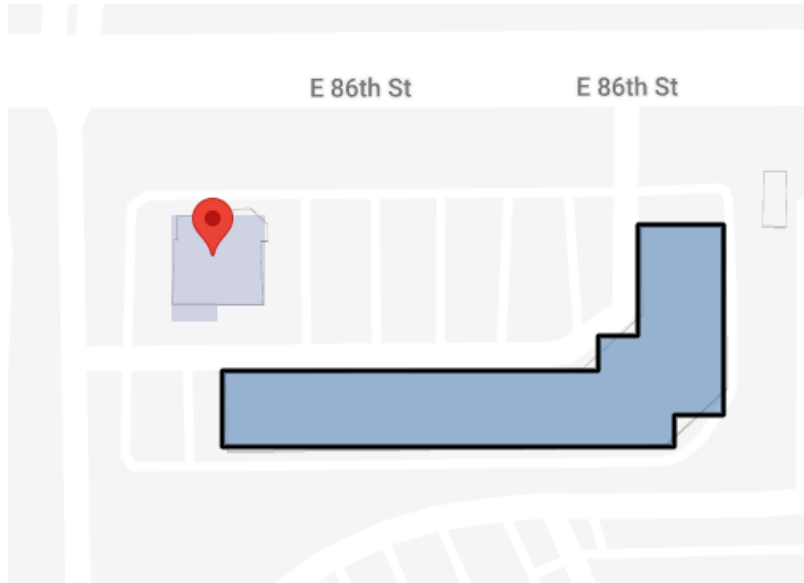

Target Location Analysis

Paws & Claws Animal Care Center is looking at 5899 East 86TH Street, Fishers IN 46250, US as a possible location indicated on the map below as a red pin. However, the location has been vacant for a recent amount of time so analyzing foot traffic directly to the property would likely not be helpful. Instead, we will analyze visitor data to the strip mall located nearby that shares the same parking lot. While this will not give us an exact estimate of the foot traffic we can expect to our vet clinic, it should help us better understand the frequency of visitors and popularity of the nearby area and we can presume we could attract some of those visitors as customers.

Target Location at:

5933 E 86th St, Indianapolis IN 46250-3504, US

Estimated Foot Traffic Last Month:

Last Month (4/2023) the strip mall had an estimated **11.11K visitors**

Estimated Foot Traffic Last 12 Months & Prior Year Change: