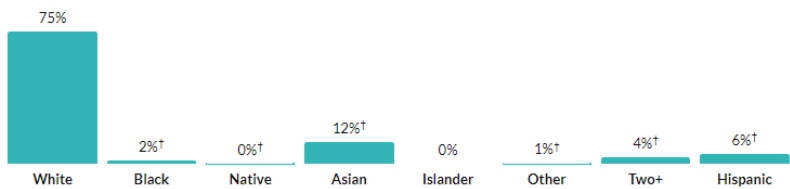

more than 1.5 times the amount in Indiana: \$62,743

Household income

Show data / Embed

Age

41.6 ±3.1

Median age

about 10 percent higher than the figure in the Indianapolis-Carmel-Anderson, IN Metro Area: 37 ±0.2

about 10 percent higher than the figure in Indiana: 38.2 ±0.2

Population by age range

Show data / Embed

Population by age category

Show data / Embed

Sex

Show data / Embed

Race & Ethnicity

* Hispanic includes respondents of any race. Other categories are non-Hispanic.

Show data / Embed

Target Location Historical Data:

Month Number

4/1/2023	11113
3/1/2023	9332
2/1/2023	11058
1/1/2023	12359
12/1/2022	9447
11/1/2022	7484
10/1/2022	7178
9/1/2022	6557
8/1/2022	6150
7/1/2022	6185