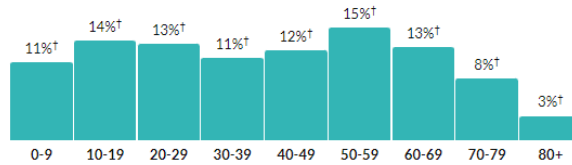

more than 1.5 times the amount in Indiana: \$62,743

Household income

Show data / Embed

Age

41.6 ±3.1

Median age

about 10 percent higher than the figure in the Indianapolis-Carmel-Anderson, IN Metro Area: 37 ±0.2

about 10 percent higher than the figure in Indiana: 38.2 ±0.2

Population by age range

Show data / Embed

Population by age category

Show data / Embed

Sex

Show data / Embed

Race & Ethnicity