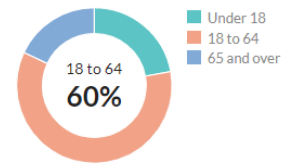

more than 1.5 times the amount in Indiana: \$62,743

Household income

Show data / Embed

Age

41.6 ±3.1

Median age

about 10 percent higher than the figure in the Indianapolis-Carmel-Anderson, IN Metro Area: 37 ±0.2

about 10 percent higher than the figure in Indiana: 38.2 ±0.2

Population by age range

Show data / Embed

Population by age category

Show data / Embed

Sex

Show data / Embed

Race & Ethnicity